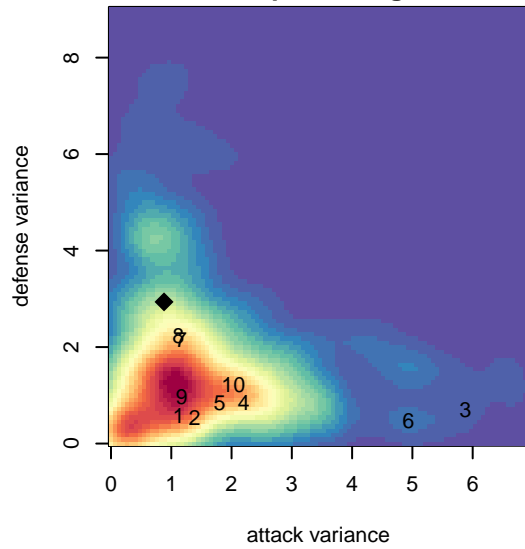

RSA Elite Harris G04

Rainier Soccer Alliance
 Puyallup, WA
 G04 total strength=933
 attack=2.01 defense=1.25
 fall league = PSPL WSPL 2 U13
 spr league = Spr PSPL Classic 1 U13
 notes= Harris 2016

alt names used:
 RSA Elite G04 Harris
 RSA Elite G04 Harris
 RSA Elite G04 Black
 RSA ELITE G04 HARRIS (WA)

Venues played:
 2016 Tye Cup G04 Gold
 2016 PSPL WSPL 2 U13
 2016 Spr PSPL Classic 1 U13
 2016 WA Cup U13 Silver U13

RSA Elite Harris G04
 Dots are actual minus expected GF (blue circles) and GA (red triangles).
 Blue line is smoothed change in attack strength. Red is smoothed change in defense strength.

**attack and defense variance (black dot)
relative to other teams
and top 10 in region**

**attack and defense rating
relative to others at age
and all opponents in last 13 months**

Performance relative to 13 month average