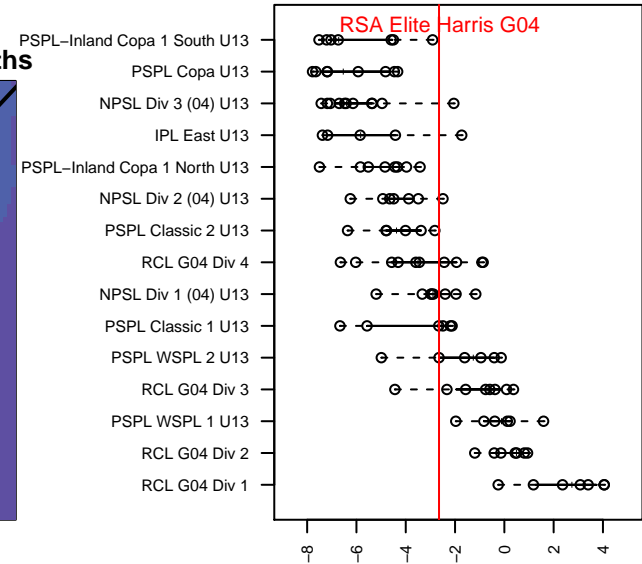

Venues played:
 2016 Tye Cup G04 Gold
 2016 PSPL WSPL 2 U13
 2016 Spr PSPL Classic 1 U13
 2016 WA Cup U13 Silver U13

RSA Elite Harris G04
 Dots are actual minus expected GF (blue circles) and GA (red triangles).
 Blue line is smoothed change in attack strength. Red is smoothed change in defense strength.

**attack and defense variance (black dot)
relative to other teams
and top 10 in region**

**attack and defense rating
relative to others at age
and all opponents in last 13 months**

Performance relative to 13 month average